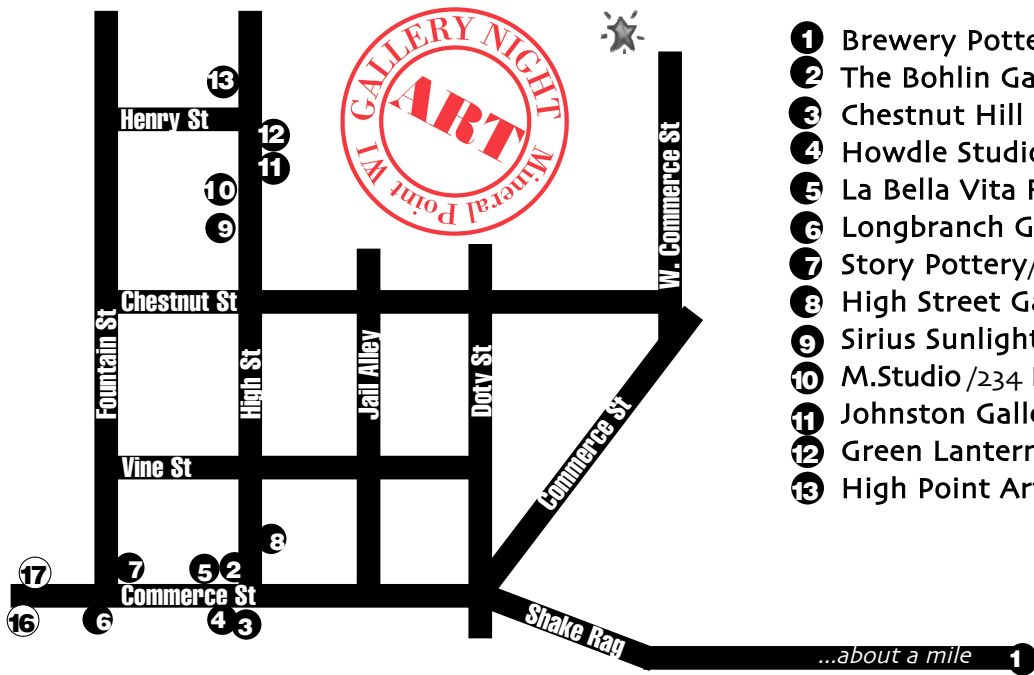

December 5, 2009 Gallery Night Map

- ① Brewery Pottery Studio/276 Shake Rag Street
- ② The Bohlin Gallery/22 High Street
- ③ Chestnut Hill Studio/225 Commerce Street
- ④ Howdle Studio/225 Commerce Street
- ⑤ La Bella Vita Fibre Gallery/210 Commerce Street
- ⑥ Longbranch Gallery/203 Commerce Street
- ⑦ Story Pottery/9 Fountain Street
- ⑧ High Street Gallery/33 High Street
- ⑨ Sirius Sunlight Glass Studio/218 High Street
- ⑩ M.Studio /234 High Street
- ⑪ Johnston Gallery/245 High Street
- ⑫ Green Lantern Studios/261 High Street
- ⑬ High Point Arts/310 High Street

- Dine at:*
- ⑬ The Brewery Pub
23 Commerce Street
 - ⑭ Cafe 4
at the Chesterfield
20 Commerce Street